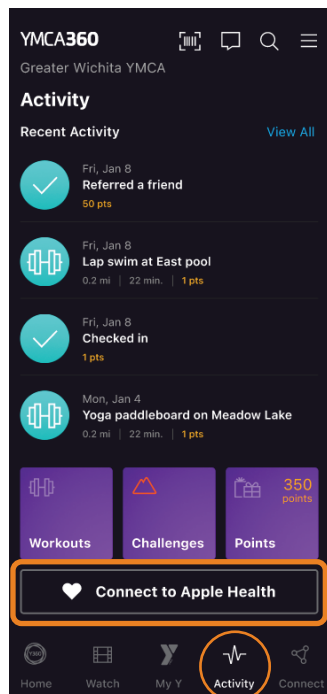

New Schedules Page

YMCA360 APP: THE NEW LOOK

Where Can I Find My POINTS?

Home Page

Activity Page

New Points Page

Where Are CHALLENGES?

Home Page

Activity Page

New Challenges Page

YMCA360 APP: THE NEW LOOK

Where Can I Find or Add My WORKOUTS?

Activity Page

New Workouts Page

How Do I CONNECT MY WEARABLE?

Activity Page

New Connect Wearable Page

YMCA360 APP: THE NEW LOOK

Where is the **CONTENT CHANNELS**?

Watch Page