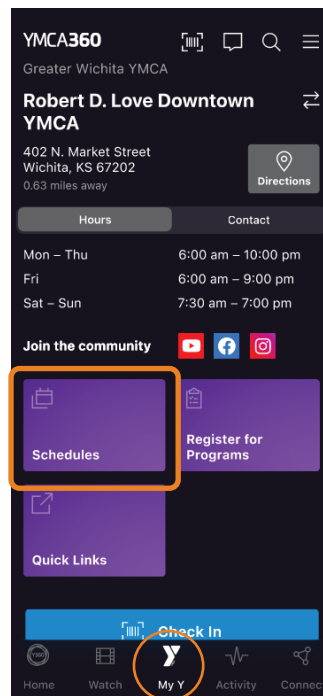

YMCA360 APP: THE NEW LOOK

Where is My BARCODE?

Home Page

My Y Page

New Barcode(s) Page

Where's the SCHEDULES?

Home Page

My Y Page

New Schedules Page

YMCA360 APP: THE NEW LOOK

Where Can I Find My POINTS?

Home Page

Activity Page

New Points Page

Where Are CHALLENGES?

Home Page