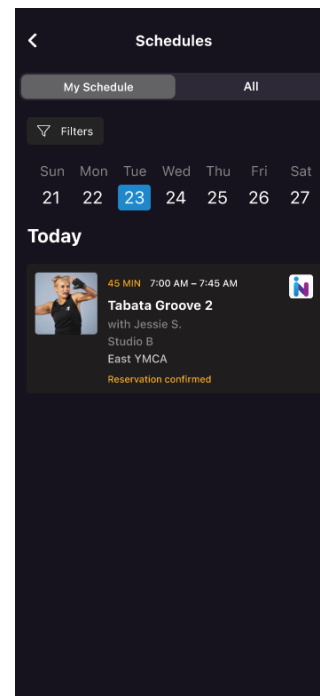

YMCA360 APP: THE NEW LOOK

Where is My BARCODE?

Home Page

My Y Page

New Barcode(s) Page

Where's the SCHEDULES?

Home Page

My Y Page

New Schedules Page

YMCA360 APP: THE NEW LOOK

Where Can I Find My POINTS?

Home Page

Activity Page

New Points Page

Where Are CHALLENGES?

Home Page