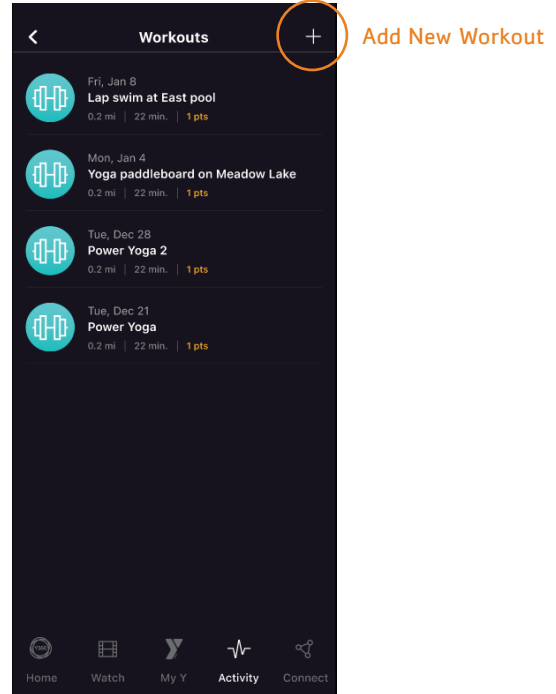

Activity Page

New Challenges Page

YMCA360 APP: THE NEW LOOK

Where Can I Find or Add My WORKOUTS?

Activity Page

New Workouts Page

How Do I CONNECT MY WEARABLE?

Activity Page

New Connect Wearable Page

YMCA360 APP: THE NEW LOOK

Where is the **CONTENT CHANNELS**?

Watch Page