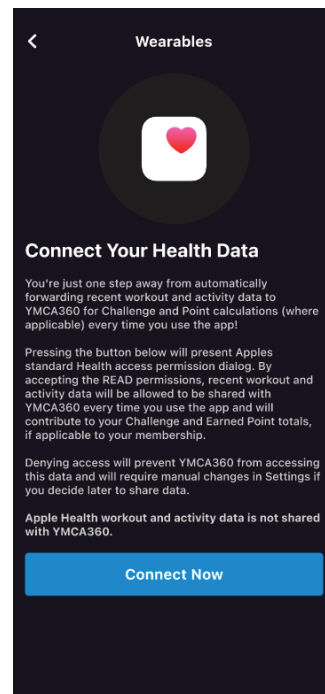

Activity Page

New Challenges Page

YMCA360 APP: THE NEW LOOK

Where Can I Find or Add My WORKOUTS?

Activity Page

New Workouts Page

How Do I CONNECT MY WEARABLE?

Activity Page

New Connect Wearable Page

YMCA360 APP: THE NEW LOOK

Where is the **CONTENT CHANNELS**?

Watch Page