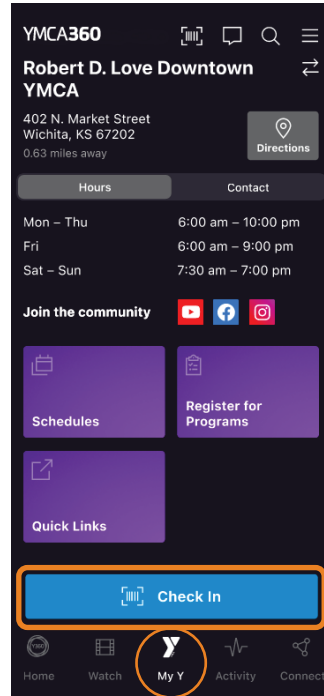

YMCA360 APP: THE NEW LOOK

Where is My BARCODE?

Home Page

My Y Page

New Barcode(s) Page

Where's the SCHEDULES?

Home Page

My Y Page

New Schedules Page

YMCA360 APP: THE NEW LOOK

Where Can I Find My POINTS?

Home Page

Activity Page

New Points Page

Where Are CHALLENGES?

Home Page