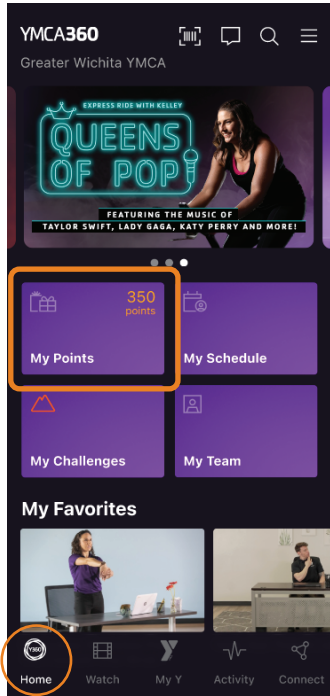

New Schedules Page

YMCA360 APP: THE NEW LOOK

Where Can I Find My POINTS?

Home Page

Activity Page

New Points Page

Where Are CHALLENGES?

Home Page