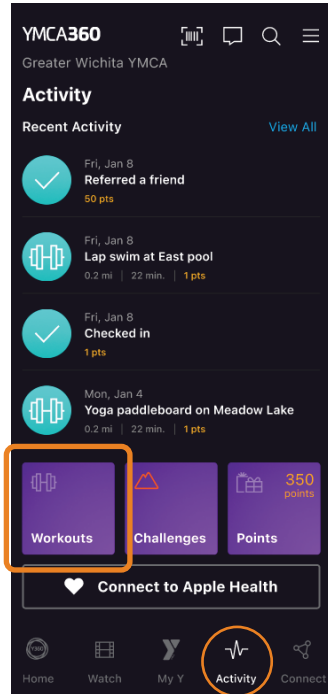

New Schedules Page

YMCA360 APP: THE NEW LOOK

Where Can I Find My POINTS?

Home Page

Activity Page

New Points Page

Where Are CHALLENGES?

Home Page

Activity Page

New Challenges Page

YMCA360 APP: THE NEW LOOK

Where Can I Find or Add My WORKOUTS?

Activity Page

New Workouts Page

How Do I CONNECT MY WEARABLE?

Activity Page

New Connect Wearable Page

YMCA360 APP: THE NEW LOOK

Where is the **CONTENT CHANNELS**?

Watch Page