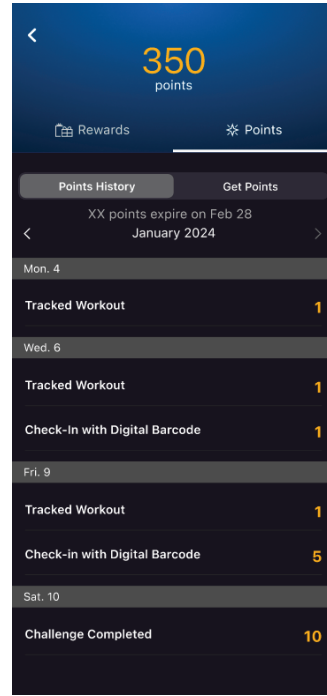

New Schedules Page

YMCA360 APP: THE NEW LOOK

Where Can I Find My POINTS?

Home Page

Activity Page

New Points Page

Where Are CHALLENGES?

Home Page

Activity Page

New Challenges Page

YMCA360 APP: THE NEW LOOK

Where Can I Find or Add My WORKOUTS?

Activity Page

New Workouts Page

How Do I CONNECT MY WEARABLE?

Activity Page