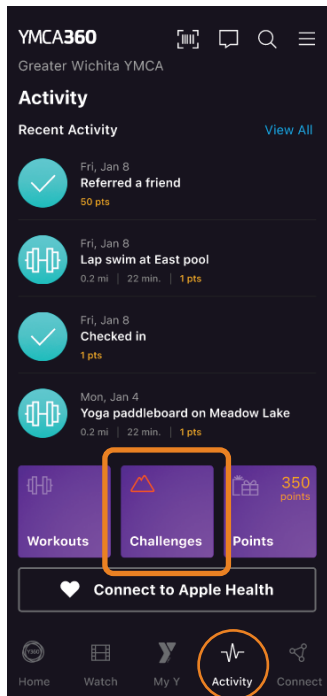

YMCA360 APP: THE NEW LOOK

Where is My BARCODE?

Home Page

My Y Page

New Barcode(s) Page

Where's the SCHEDULES?

Home Page

My Y Page

New Schedules Page

YMCA360 APP: THE NEW LOOK

Where Can I Find My POINTS?

Home Page

Activity Page

New Points Page

Where Are CHALLENGES?

Home Page

Activity Page

New Challenges Page

YMCA360 APP: THE NEW LOOK

Where Can I Find or Add My WORKOUTS?

Activity Page

New Workouts Page

How Do I CONNECT MY WEARABLE?

Activity Page