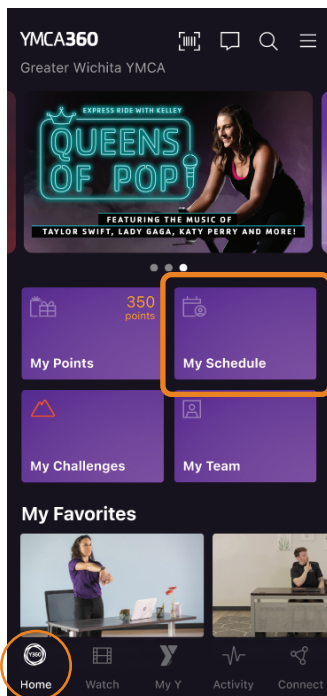

YMCA360 APP: THE NEW LOOK

Where is My BARCODE?

Home Page

My Y Page

New Barcode(s) Page

Where's the SCHEDULES?

Home Page

My Y Page