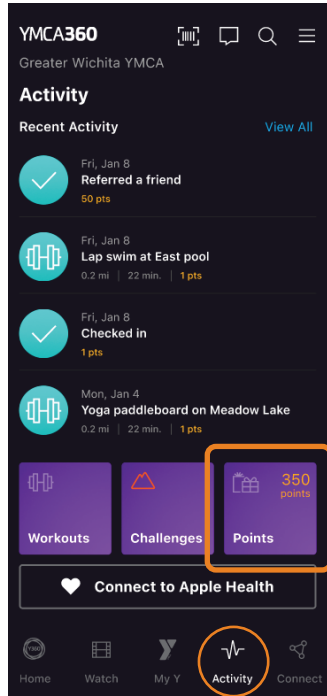

YMCA360 APP: THE NEW LOOK

Where is My BARCODE?

Home Page

My Y Page

New Barcode(s) Page

Where's the SCHEDULES?

Home Page

My Y Page

New Schedules Page

YMCA360 APP: THE NEW LOOK

Where Can I Find My POINTS?

Home Page

Activity Page

New Points Page

Where Are CHALLENGES?

Home Page

Activity Page

New Challenges Page

YMCA360 APP: THE NEW LOOK

Where Can I Find or Add My WORKOUTS?

Activity Page

New Workouts Page

How Do I CONNECT MY WEARABLE?

Activity Page